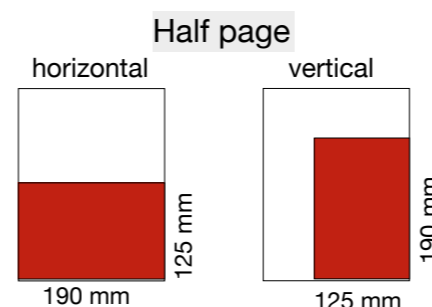

Advertisement sizes

	Cost (excluding VAT)			
	1 issue	2 issues	3 issues	4 issues
Full price	£1245	£2365	£3360	£4235
AILU member	£995	£1890	£2685	£3390

	Cost (excluding VAT)			
	1 issue	2 issues	3 issues	4 issues
Full price	£650	£1240	£1750	£2205
AILU member	£525	£990	£1400	£1765