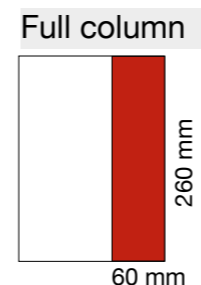

Advertisement sizes

	Cost (excluding VAT)			
	1 issue	2 issues	3 issues	4 issues
Full price	£1245	£2365	£3360	£4235
AILU member	£995	£1890	£2685	£3390

	Cost (excluding VAT)			
	1 issue	2 issues	3 issues	4 issues
Full price	£650	£1240	£1750	£2205
AILU member	£525	£990	£1400	£1765