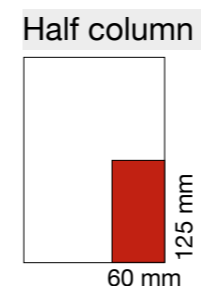

Cost (excluding VAT)			
	1 issue	2 issues	3 issues	4 issues
Full price	£215	£410	£590	£725
AILU member	£175	£330	£470	£580

Graphics must be high resolution (300 dpi) and submitted copy-ready as a PDF, JPG or TIFF file