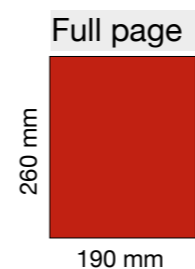

WAYS TO ADVERTISE

This Media Guide illustrates the different advertising options available, giving advert size and price information.

AILU members receive a 20% discount on the price of placing an advert. Full and discounted prices are shown on the following pages

There are 2 ways to advertise with AILU:

- 'The Laser User' quarterly magazine
- The monthly e-Newsletter

N.B. Our new website is under construction. This will go live in 2021 and provide more advertising opportunities.

- **You can also reach the readership of the AILU magazine by providing us with inserts (such as an A4 or A5 flyers) to be posted out with the magazine.**

	Cost (excluding VAT)		
	1 issue	2 issues	4 issues
Full price	£335	£470	£605
AILU member	£270	£375	£485

Should you wish to place an advert, or require further information, then please call the AILU office (+44 (0)1235 539595) or email us (info@ailu.org.uk) and we will be happy to advise you.

'THE LASER USER' MAGAZINE

Issue dates

The magazine is issued quarterly as follows:

Winter edition:	February 2021	(advert submission date 14th January)
Spring edition:	May 2021	(advert submission date 14th April)
Summer edition:	August 2021	(advert submission date 14th July)
Autumn edition:	November 2021	(advert submission date 14th October)

Advertisement sizes

	Cost (excluding VAT)			
	1 issue	2 issues	3 issues	4 issues
Full price	£1245	£2365	£3360	£4235
AILU member	£995	£1890	£2685	£3390