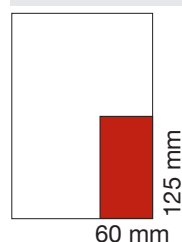

Advertisement sizes

Full page

	Cost (excluding VAT)			
	1 issue	2 issues	3 issues	4 issues
Full price	£1215	£2308	£3276	£4132
AILU member	£972	£1846	£2621	£3306

Half page

horizontal

vertical

	Cost (excluding VAT)			
	1 issue	2 issues	3 issues	4 issues
Full price	£635	£1208	£1707	£2153
AILU member	£510	£966	£1365	£1722

Full column

	Cost (excluding VAT)			
	1 issue	2 issues	3 issues	4 issues
Full price	£425	£796	£1134	£1439
AILU member	£342	£636	£909	£1150

Half column

	Cost (excluding VAT)			
	1 issue	2 issues	3 issues	4 issues
Full price	£210	£399	£573	£709
AILU member	£168	£321	£458	£567