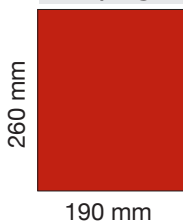

Advertisement sizes

Full page

	Cost (excluding VAT)			
	1 issue	2 issues	3 issues	4 issues
Full price	£1215	£2308	£3276	£4132
AILU member	£972	£1846	£2621	£3306

Half page

horizontal

vertical

	Cost (excluding VAT)			
	1 issue	2 issues	3 issues	4 issues
Full price	£635	£1208	£1707	£2153
AILU member	£510	£966	£1365	£1722