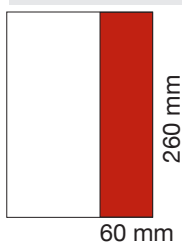

Full column

	Cost (excluding VAT)			
	1 issue	2 issues	3 issues	4 issues
Full price	£425	£796	£1134	£1439
AILU member	£342	£636	£909	£1150