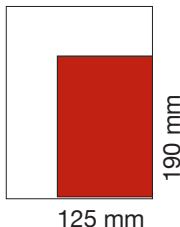

Advertisement sizes

Full page

	Cost (excluding VAT)			
	1 issue	2 issues	3 issues	4 issues
Full price	£1215	£2308	£3276	£4132
AILU member	£972	£1846	£2621	£3306

Half page

horizontal

vertical

	Cost (excluding VAT)			
	1 issue	2 issues	3 issues	4 issues
Full price	£635	£1208	£1707	£2153
AILU member	£510	£966	£1365	£1722